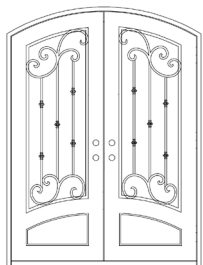

THE CHATEAU

10 Series