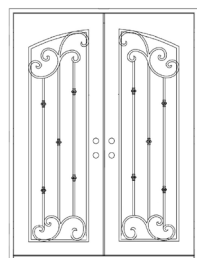

THE CHATEAU

40 Series

Classic Form With Curb Appeal

The Chateau Iron Door, with its statesman-like style, guards your home's entrance and welcomes guests at the same time. Enjoy this grand time-honored design standing as the gatekeeper to your home.

Stock double doors available in 72" x 96" and 64" x 96". Stock single doors available in 42" x 96".