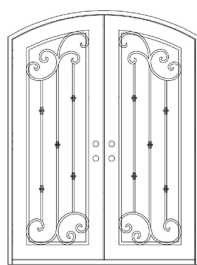

THE CHATEAU

20 Series

Classic Form With Curb Appeal

The Chateau Iron Door, with its statesman-like style, guards your home's entrance and welcomes guests at the same time. Enjoy this grand time-honored design standing as the gatekeeper to your home.

Stock double doors available in 72" x 96" and 64" x 96". Stock single doors available in 42" x 96".