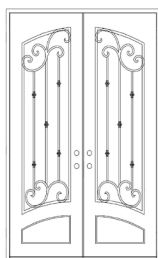

THE CHATEAU

30 Series

Classic Form With Curb Appeal

The Chateau Iron Door, with its statesman-like style, guards your home's entrance and welcomes guests at the same time. Enjoy this grand time-honored design standing as the gatekeeper to your home.

Stock double doors available in 72" x 96" and 64" x 96". Stock single doors available in 42" x 96".