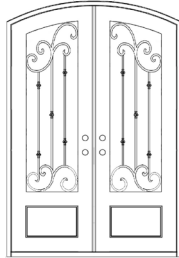

80 Series

Classic Form With Curb Appeal

The Chateau Iron Door, with its statesman-like style, guards your home's entrance and welcomes guests at the same time. Enjoy this grand time-honored design standing as the gatekeeper to your home.

Stock double doors available in 72" x 96" and 64" x 96". Stock single doors available in 42" x 96".