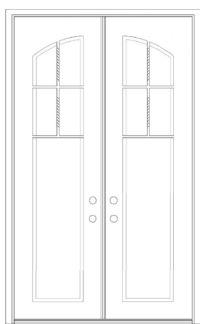

Stock double doors available in 72" x 96" and 64" x 96". Stock single doors available in 42" x 96".

THE CHATEAU

10 Series

11 Series

12 Series

20 Series

30 Series

40 Series

Stock double doors available in 72" x 96" and 64" x 96". Stock single doors available in 42" x 96".

THE TUSCAN

11 Series

20 Series

40 Series

80 Series

Simply Refined

The Tuscan Iron Door is a clean design offering a strong yet subtle accent to your home's entrance. Straight lines and conventional styling satisfy a broad range of tastes and greatly improves your home's facade.

Stock double doors available in 72" x 96" and 64" x 96". Stock single doors available in 42" x 96".

THE ORION

12 Series

70 Series

Leading Lines Lead You Home.

The Orion Iron Door is the ultimate in minimalist design. This sophisticated iron door, with its simple parallel lines, gives your property a clean, balanced look.

Stock double doors available in 72" x 96" and 64" x 96". Stock single doors available in 42" x 96".

THE COSMO

12 Series

70 Series

Modern Art At Your Doorstep

The Cosmo Iron Door is sleek and modern. Asymmetrical lines and curves connect to catch your eye. Make a statement with the kinetic energy of a Cosmo Iron Door.