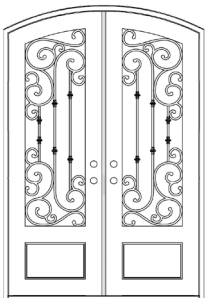

THE MILAN

10 Series

30 Series

80 Series

The Epitome of "Classic" Design

The Milan Iron Door will emphasize your home's sophistication and style. You'll feel refreshed when you walk up to the Milan at the end of a long day and know that you're finally home and can relax.

Stock double doors available in 72" x 96" and 64" x 96".

THE FLORENCE

10 Series

11 Series

17 Series

30 Series

80 Series

Dignified and Graceful

The Florence defines a "Stately European Design". You will be greeted by traditional influence, classic lines, and curves upon entering the Florence.

Stock double doors available in 72" x 96" and 64" x 96". Stock single doors available in 42" x 96".