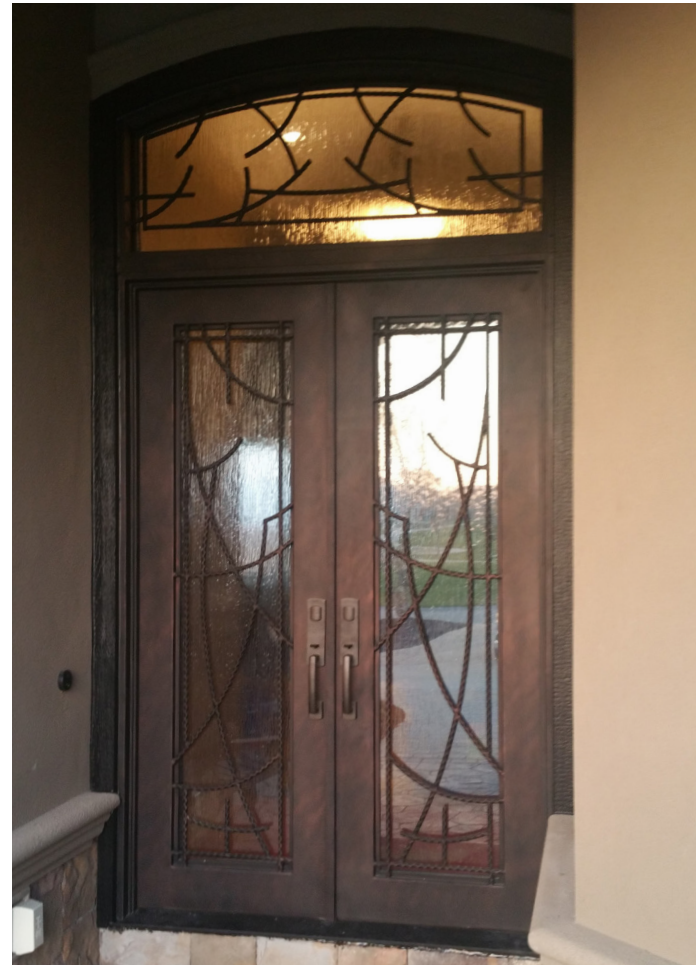

THE MILAN

10 Series

30 Series

80 Series

The Epitome of "Classic" Design

The Milan Iron Door will emphasize your home's sophistication and style. You'll feel refreshed when you walk up to the Milan at the end of a long day and know that you're finally home and can relax.

The Florence defines a "Stately European Design". You will be greeted by traditional influence, classic lines, and curves upon entering the Florence.

Stock double doors available in 72" x 96" and 64" x 96". Stock single doors available in 42" x 96".

Stock double doors available in 72" x 96" and 64" x 96". Stock single doors available in 42" x 96".

THE ORION

12 Series

70 Series

Leading Lines Lead You Home.

The Orion Iron Door is the ultimate in minimalist design. This sophisticated iron door, with its simple parallel lines, gives your property a clean, balanced look.

Stock double doors available in 72" x 96" and 64" x 96". Stock single doors available in 42" x 96".

THE COSMO

12 Series

70 Series

Modern Art At Your Doorstep

The Cosmo Iron Door is sleek and modern. Asymmetrical lines and curves connect to catch your eye. Make a statement with the kinetic energy of a Cosmo Iron Door.