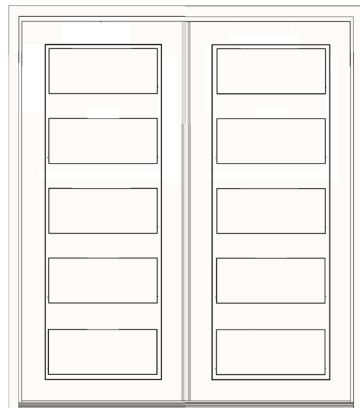

Stock double doors available in 72" x 96" and 64" x 96". Stock single doors available in 42" x 96".

THE CHATEAU

10 Series

11 Series

12 Series

20 Series

30 Series

40 Series

Stock double doors available in 72" x 96" and 64" x 96". Stock single doors available in 42" x 96".

THE ORION

12 Series

70 Series

Leading Lines Lead You Home.

The Orion Iron Door is the ultimate in minimalist design. This sophisticated iron door, with its simple parallel lines, gives your property a clean, balanced look.

Stock double doors available in 72" x 96" and 64" x 96". Stock single doors available in 42" x 96".

THE COSMO

12 Series

70 Series

Modern Art At Your Doorstep

The Cosmo Iron Door is sleek and modern. Asymmetrical lines and curves connect to catch your eye. Make a statement with the kinetic energy of a Cosmo Iron Door.

Stock double doors available in 72" x 96" and 64" x 96". Stock single doors available in 42" x 96".

THE APOLLO

12 Series

70 Series

Tradition's Cooler Little Brother

The Apollo design creates a classic look with a touch of attitude. Its design easily complements many different architectural styles. The Apollo Iron Door stands proud and bold.