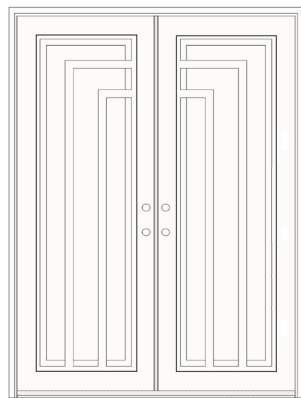

Stock double doors available in 72" x 96" and 64" x 96". Stock single doors available in 42" x 96".

THE CHATEAU

10 Series

11 Series

12 Series

20 Series

30 Series

40 Series

Stock double doors available in 72" x 96" and 64" x 96". Stock single doors available in 42" x 96".

THE TUSCAN

11 Series

20 Series

40 Series

80 Series

Simply Refined

The Tuscan Iron Door is a clean design offering a strong yet subtle accent to your home's entrance. Straight lines and conventional styling satisfy a broad range of tastes and greatly improves your home's facade.

Stock double doors available in 72" x 96" and 64" x 96". Stock single doors available in 42" x 96".

THE ORION

12 Series

70 Series

Leading Lines Lead You Home.

The Orion Iron Door is the ultimate in minimalist design. This sophisticated iron door, with its simple parallel lines, gives your property a clean, balanced look.

Stock double doors available in 72" x 96" and 64" x 96". Stock single doors available in 42" x 96".

THE COSMO

12 Series

70 Series

Modern Art At Your Doorstep

The Cosmo Iron Door is sleek and modern. Asymmetrical lines and curves connect to catch your eye. Make a statement with the kinetic energy of a Cosmo Iron Door.