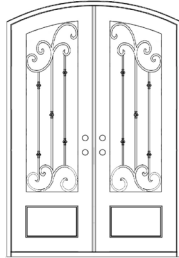

Stock double doors available in 72" x 96" and 64" x 96". Stock single doors available in 42" x 96".

THE CHATEAU

10 Series

11 Series

12 Series

20 Series

30 Series

40 Series