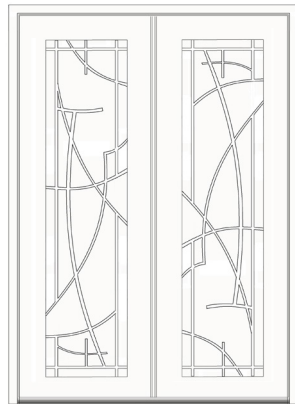

The Florence defines a "Stately European Design". You will be greeted by traditional influence, classic lines, and curves upon entering the Florence.

Stock double doors available in 72" x 96" and 64" x 96". Stock single doors available in 42" x 96".

Stock double doors available in 72" x 96" and 64" x 96". Stock single doors available in 42" x 96".

THE TUSCAN

11 Series

20 Series

40 Series

80 Series

Simply Refined

The Tuscan Iron Door is a clean design offering a strong yet subtle accent to your home's entrance. Straight lines and conventional styling satisfy a broad range of tastes and greatly improves your home's facade.

Stock double doors available in 72" x 96" and 64" x 96". Stock single doors available in 42" x 96".

THE ORION

12 Series

70 Series

Leading Lines Lead You Home.

The Orion Iron Door is the ultimate in minimalist design. This sophisticated iron door, with its simple parallel lines, gives your property a clean, balanced look.

Stock double doors available in 72" x 96" and 64" x 96". Stock single doors available in 42" x 96".

THE COSMO

12 Series

70 Series

Modern Art At Your Doorstep

The Cosmo Iron Door is sleek and modern. Asymmetrical lines and curves connect to catch your eye. Make a statement with the kinetic energy of a Cosmo Iron Door.