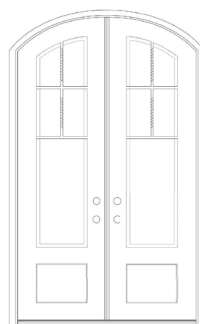

Stock double doors available in 72" x 96" and 64" x 96". Stock single doors available in 42" x 96".

THE CHATEAU

10 Series

11 Series

12 Series

20 Series

30 Series

40 Series

Stock double doors available in 72" x 96" and 64" x 96". Stock single doors available in 42" x 96".

THE TUSCAN

11 Series

20 Series

40 Series

80 Series

Simply Refined

The Tuscan Iron Door is a clean design offering a strong yet subtle accent to your home's entrance. Straight lines and conventional styling satisfy a broad range of tastes and greatly improves your home's facade.

Stock double doors available in 72" x 96" and 64" x 96". Stock single doors available in 42" x 96".

THE ORION

12 Series

70 Series

Leading Lines Lead You Home.

The Orion Iron Door is the ultimate in minimalist design. This sophisticated iron door, with its simple parallel lines, gives your property a clean, balanced look.

Stock double doors available in 72" x 96" and 64" x 96". Stock single doors available in 42" x 96".

THE COSMO

12 Series

70 Series

Modern Art At Your Doorstep

The Cosmo Iron Door is sleek and modern. Asymmetrical lines and curves connect to catch your eye. Make a statement with the kinetic energy of a Cosmo Iron Door.