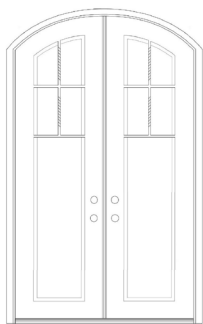

The Florence defines a "Stately European Design". You will be greeted by traditional influence, classic lines, and curves upon entering the Florence.

Stock double doors available in 72" x 96" and 64" x 96". Stock single doors available in 42" x 96".

Stock double doors available in 72" x 96" and 64" x 96". Stock single doors available in 42" x 96".

THE CHATEAU

10 Series

11 Series

12 Series

20 Series

30 Series

40 Series

Stock double doors available in 72" x 96" and 64" x 96". Stock single doors available in 42" x 96".

THE TUSCAN

11 Series

20 Series

40 Series

80 Series

Simply Refined

The Tuscan Iron Door is a clean design offering a strong yet subtle accent to your home's entrance. Straight lines and conventional styling satisfy a broad range of tastes and greatly improves your home's facade.

Stock double doors available in 72" x 96" and 64" x 96". Stock single doors available in 42" x 96".

THE ORION

12 Series

70 Series

Leading Lines Lead You Home.

The Orion Iron Door is the ultimate in minimalist design. This sophisticated iron door, with its simple parallel lines, gives your property a clean, balanced look.