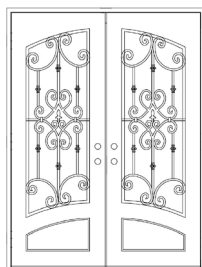

THE MILAN

10 Series

30 Series

80 Series

The Epitome of "Classic" Design

The Milan Iron Door will emphasize your home's sophistication and style. You'll feel refreshed when you walk up to the Milan at the end of a long day and know that you're finally home and can relax.

Stock double doors available in 72" x 96" and 64" x 96".

THE FLORENCE

10 Series

11 Series

17 Series

30 Series

80 Series

Dignified and Graceful

The Florence defines a "Stately European Design". You will be greeted by traditional influence, classic lines, and curves upon entering the Florence.

Stock double doors available in 72" x 96" and 64" x 96". Stock single doors available in 42" x 96".