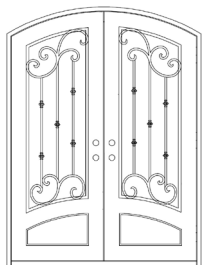

THE MILAN

10 Series

30 Series

80 Series

The Epitome of "Classic" Design

The Milan Iron Door will emphasize your home's sophistication and style. You'll feel refreshed when you walk up to the Milan at the end of a long day and know that you're finally home and can relax.

The Florence defines a "Stately European Design". You will be greeted by traditional influence, classic lines, and curves upon entering the Florence.

Stock double doors available in 72" x 96" and 64" x 96". Stock single doors available in 42" x 96".

80 Series

The Science of Natural Beauty

Aesthetically beautiful by design, the Santa Cruz Iron Door makes use of Fibonacci spirals that lend an organic welcoming feeling to your home. Reminiscent of beautiful vines, it invites guests in with a warm embrace.

Stock double doors available in 72" x 96" and 64" x 96". Stock single doors available in 42" x 96".

THE CHATEAU

10 Series

11 Series

12 Series

20 Series

30 Series

40 Series