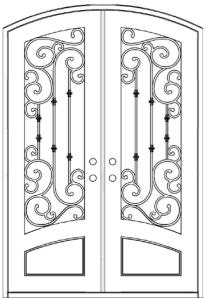

THE MILAN

10 Series

30 Series

80 Series

The Epitome of "Classic" Design

The Milan Iron Door will emphasize your home's sophistication and style. You'll feel refreshed when you walk up to the Milan at the end of a long day and know that you're finally home and can relax.

Stock double doors available in 72" x 96" and 64" x 96".

THE FLORENCE

10 Series

11 Series

17 Series

30 Series

80 Series

Dignified and Graceful

The Florence defines a "Stately European Design". You will be greeted by traditional influence, classic lines, and curves upon entering the Florence.

Stock double doors available in 72" x 96" and 64" x 96". Stock single doors available in 42" x 96".