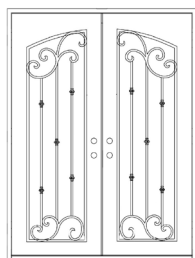

The Florence defines a "Stately European Design". You will be greeted by traditional influence, classic lines, and curves upon entering the Florence.

Stock double doors available in 72" x 96" and 64" x 96". Stock single doors available in 42" x 96".

Stock double doors available in 72" x 96" and 64" x 96". Stock single doors available in 42" x 96".

THE CHATEAU

10 Series

11 Series

12 Series

20 Series

30 Series

40 Series