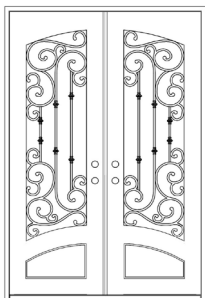

THE MILAN

10 Series

30 Series

80 Series

The Epitome of "Classic" Design

The Milan Iron Door will emphasize your home's sophistication and style. You'll feel refreshed when you walk up to the Milan at the end of a long day and know that you're finally home and can relax.

Stock double doors available in 72" x 96" and 64" x 96".

THE FLORENCE

10 Series

11 Series

17 Series

30 Series

80 Series

Dignified and Graceful

The Florence defines a "Stately European Design". You will be greeted by traditional influence, classic lines, and curves upon entering the Florence.

Stock double doors available in 72" x 96" and 64" x 96". Stock single doors available in 42" x 96".