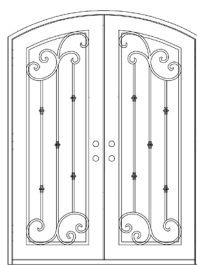

The Florence defines a "Stately European Design". You will be greeted by traditional influence, classic lines, and curves upon entering the Florence.

Stock double doors available in 72" x 96" and 64" x 96". Stock single doors available in 42" x 96".

Stock double doors available in 72" x 96" and 64" x 96". Stock single doors available in 42" x 96".

THE CHATEAU

10 Series

11 Series

12 Series

20 Series

30 Series

40 Series