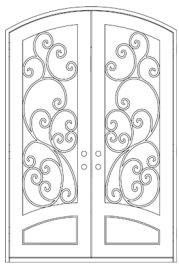

THE SANTA CRUZ

10 Series

11 Series

12 Series

17 Series

20 Series

30 Series

40 Series

80 Series

The Science of Natural Beauty

Aesthetically beautiful by design, the Santa Cruz Iron Door makes use of Fibonacci spirals that lend an organic welcoming feeling to your home. Reminiscent of beautiful vines, it invites guests in with a warm embrace.

Stock double doors available in 72" x 96" and 64" x 96". Stock single doors available in 42" x 96".