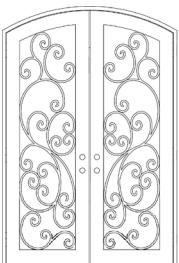

THE SANTA CRUZ

10 Series

11 Series

12 Series

17 Series

20 Series

30 Series

40 Series

80 Series

The Science of Natural Beauty

Aesthetically beautiful by design, the Santa Cruz Iron Door makes use of Fibonacci spirals that lend an organic welcoming feeling to your home. Reminiscent of beautiful vines, it invites guests in with a warm embrace.

Stock double doors available in 72" x 96" and 64" x 96". Stock single doors available in 42" x 96".