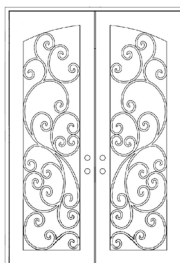

THE SANTA CRUZ

10 Series

11 Series

12 Series

17 Series

20 Series

30 Series

40 Series

80 Series

The Science of Natural Beauty

Aesthetically beautiful by design, the Santa Cruz Iron Door makes use of Fibonacci spirals that lend an organic welcoming feeling to your home. Reminiscent of beautiful vines, it invites guests in with a warm embrace.

Stock double doors available in 72" x 96" and 64" x 96". Stock single doors available in 42" x 96".