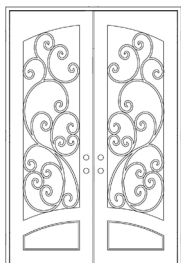

THE SANTA CRUZ

10 Series

11 Series

12 Series

17 Series

20 Series

30 Series

40 Series

80 Series

The Science of Natural Beauty

Aesthetically beautiful by design, the Santa Cruz Iron Door makes use of Fibonacci spirals that lend an organic welcoming feeling to your home. Reminiscent of beautiful vines, it invites guests in with a warm embrace.

Stock double doors available in 72" x 96" and 64" x 96". Stock single doors available in 42" x 96".