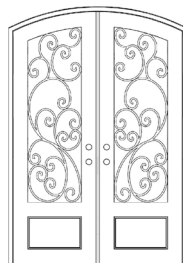

THE SANTA CRUZ

10 Series

11 Series

12 Series

17 Series

20 Series

30 Series

40 Series

80 Series

The Science of Natural Beauty

Aesthetically beautiful by design, the Santa Cruz Iron Door makes use of Fibonacci spirals that lend an organic welcoming feeling to your home. Reminiscent of beautiful vines, it invites guests in with a warm embrace.

Stock double doors available in 72" x 96" and 64" x 96". Stock single doors available in 42" x 96".