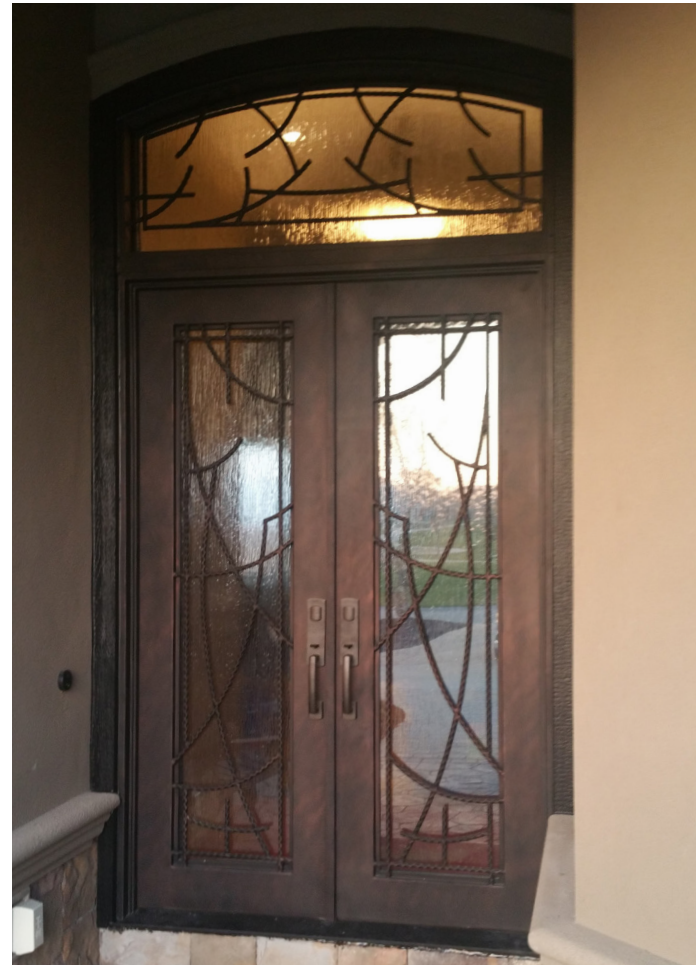

THE COSMO

12 Series

70 Series

Modern Art At Your Doorstep

The Cosmo Iron Door is sleek and modern. Asymmetrical lines and curves connect to catch your eye. Make a statement with the kinetic energy of a Cosmo Iron Door.

Stock double doors available in 72" x 96" and 64" x 96". Stock single doors available in 42" x 96".