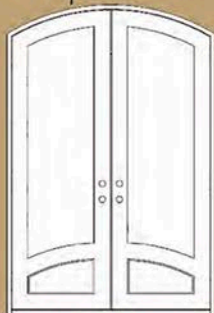

Door Series

3/4 Lite Arch
Top Double

Door Unit: **10 Series**

Full Lite Arch Top
Double

Door Unit: **20 Series**

3/4 Lite Square Top
Arch Glass Double

Door Unit: **30 Series**

Full Lite Square Top
Arch Glass Double

Door Unit: **40 Series**

Full Lite Round
Top Double

Door Unit: **50 Series**

3/4 Lite Round
Top Double

Door Unit: **60 Series**

Full Lite Square Top
Square Glass Double

Door Unit: **70 Series**

3/4 Lite Arch Top
Square Lower Panel