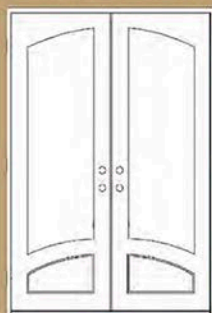

Door Series

3/4 Lite Arch
Top Double

Door Unit: **10 Series**

Full Lite Arch Top
Double

Door Unit: **20 Series**

3/4 Lite Square Top
Arch Glass Double

Door Unit: **30 Series**

Full Lite Square Top
Arch Glass Double

Door Unit: **40 Series**

Full Lite Round
Top Double

Door Unit: **50 Series**

3/4 Lite Round
Top Double

Door Unit: **60 Series**

Full Lite Square Top
Square Glass Double

Door Unit: **70 Series**

3/4 Lite Arch Top
Square Lower Panel